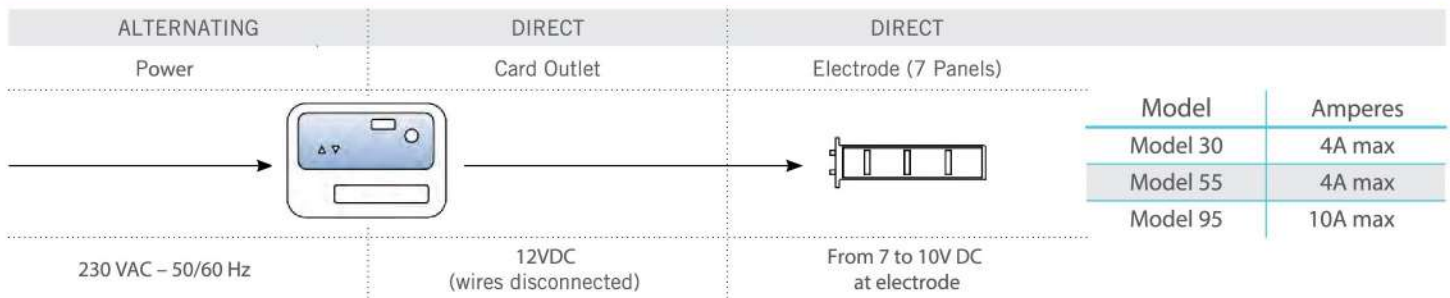

SEL CLEAR SPECIFICATION

Salt chlorinator with self-cleaning electrodes through reverse polarity.

Easy to install and use,
specially designed for pools of up to 95m³,
it delivers very good value for money.

Sel Clear	Code	m³	Chlorine production
	54041	20	9 g/h
	54042	30	13 g/h

1. TABLE WITH CONDITIONS OF USE

Water temp.	Salt level	pH	Stabilizer
> 15°C	From 4 to 5 g/L	From 6.4 to 7.9	From 20 to 50 g/m³

2. NOTES ON ELECTRICAL QUANTITIES

IMPORTANT NOTE:

The system must be running at the same time as the filtration pump. Thus, the connection is made on the filtration pump contact via a 4A fuse older. An electrolyzer connected with DC on 230V AC could damage the pool's hydraulic system parts and would not be covered by the warranty.

BENEFITS OF THE NEW SELWATCH RANGE

Smart dosing at last

Automatic control and dosing

Probeless colourimetric testing

Patented, **green** chlorine and pH reagents

บริษัท อัสทราลพูล (ไทยแลนด์) จำกัด

สำนักงานใหญ่ : 110/4 หมู่ 13 ตำบลราชาเทวะ อำเภอบางพลี จังหวัดสมุทรปราการ 10540

▶ กรุงเทพฯ / ปริมาณทล : 02 738 9420-3 ▶ ภาคเหนือ / ตะวันออกเฉียงเหนือ : 052 011 465 ▶ ภาคใต้ : 076 219 062

Email : info@fluidra.co.th