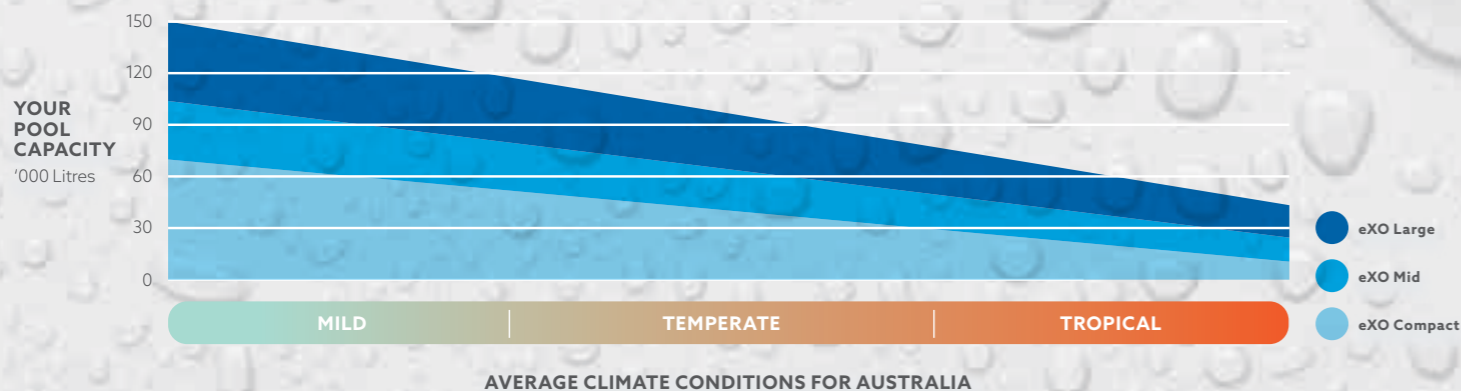

# eXO®

The Next Generation  
in Chlorinators

MODELS	eXO® Compact	eXO® iQ Mid	eXO® iQ Large
Recommended pool size '000L See graph for guidance	50	75	100
Nominal chlorine production	18 g/h	25 g/h	35 g/h
Operating mode(s)	Normal = adjustable by 10% increments from 0% - 100% Low Mode = adjustable range 0 to 30% Boost Mode = continuous 100% for 24hrs		
Equipment control	Filter pump: Any single speed pump or Zodiac® variable speed pump. Lights: Any single colour light or any Zodiac/Jandy sequence Multicolour light (note will require additional relay box part number WW000222)		
Salt level (recommended at 25°C)	4000ppm		
Cell protection	Temperature sensor controls chlorine output in cold water conditions assisting to protect cell against excessive wear and tear		
Built in Wifi connectivity	Not available	Yes	Yes
Power supply	196 W / 110-240 VAC / 50-60 Hz		
Dimensions	Power pack: H-370mm x W-320mm x D-100mm RP Cell: H-160mm x W-320mm x D-110mm		
Warranty	Power Pack and cell: 3 Years Probes, tubing and consumables etc: 1 year		

## SELECT THE RIGHT SIZE eXO FOR YOUR POOL

INTRODUCING  
THE